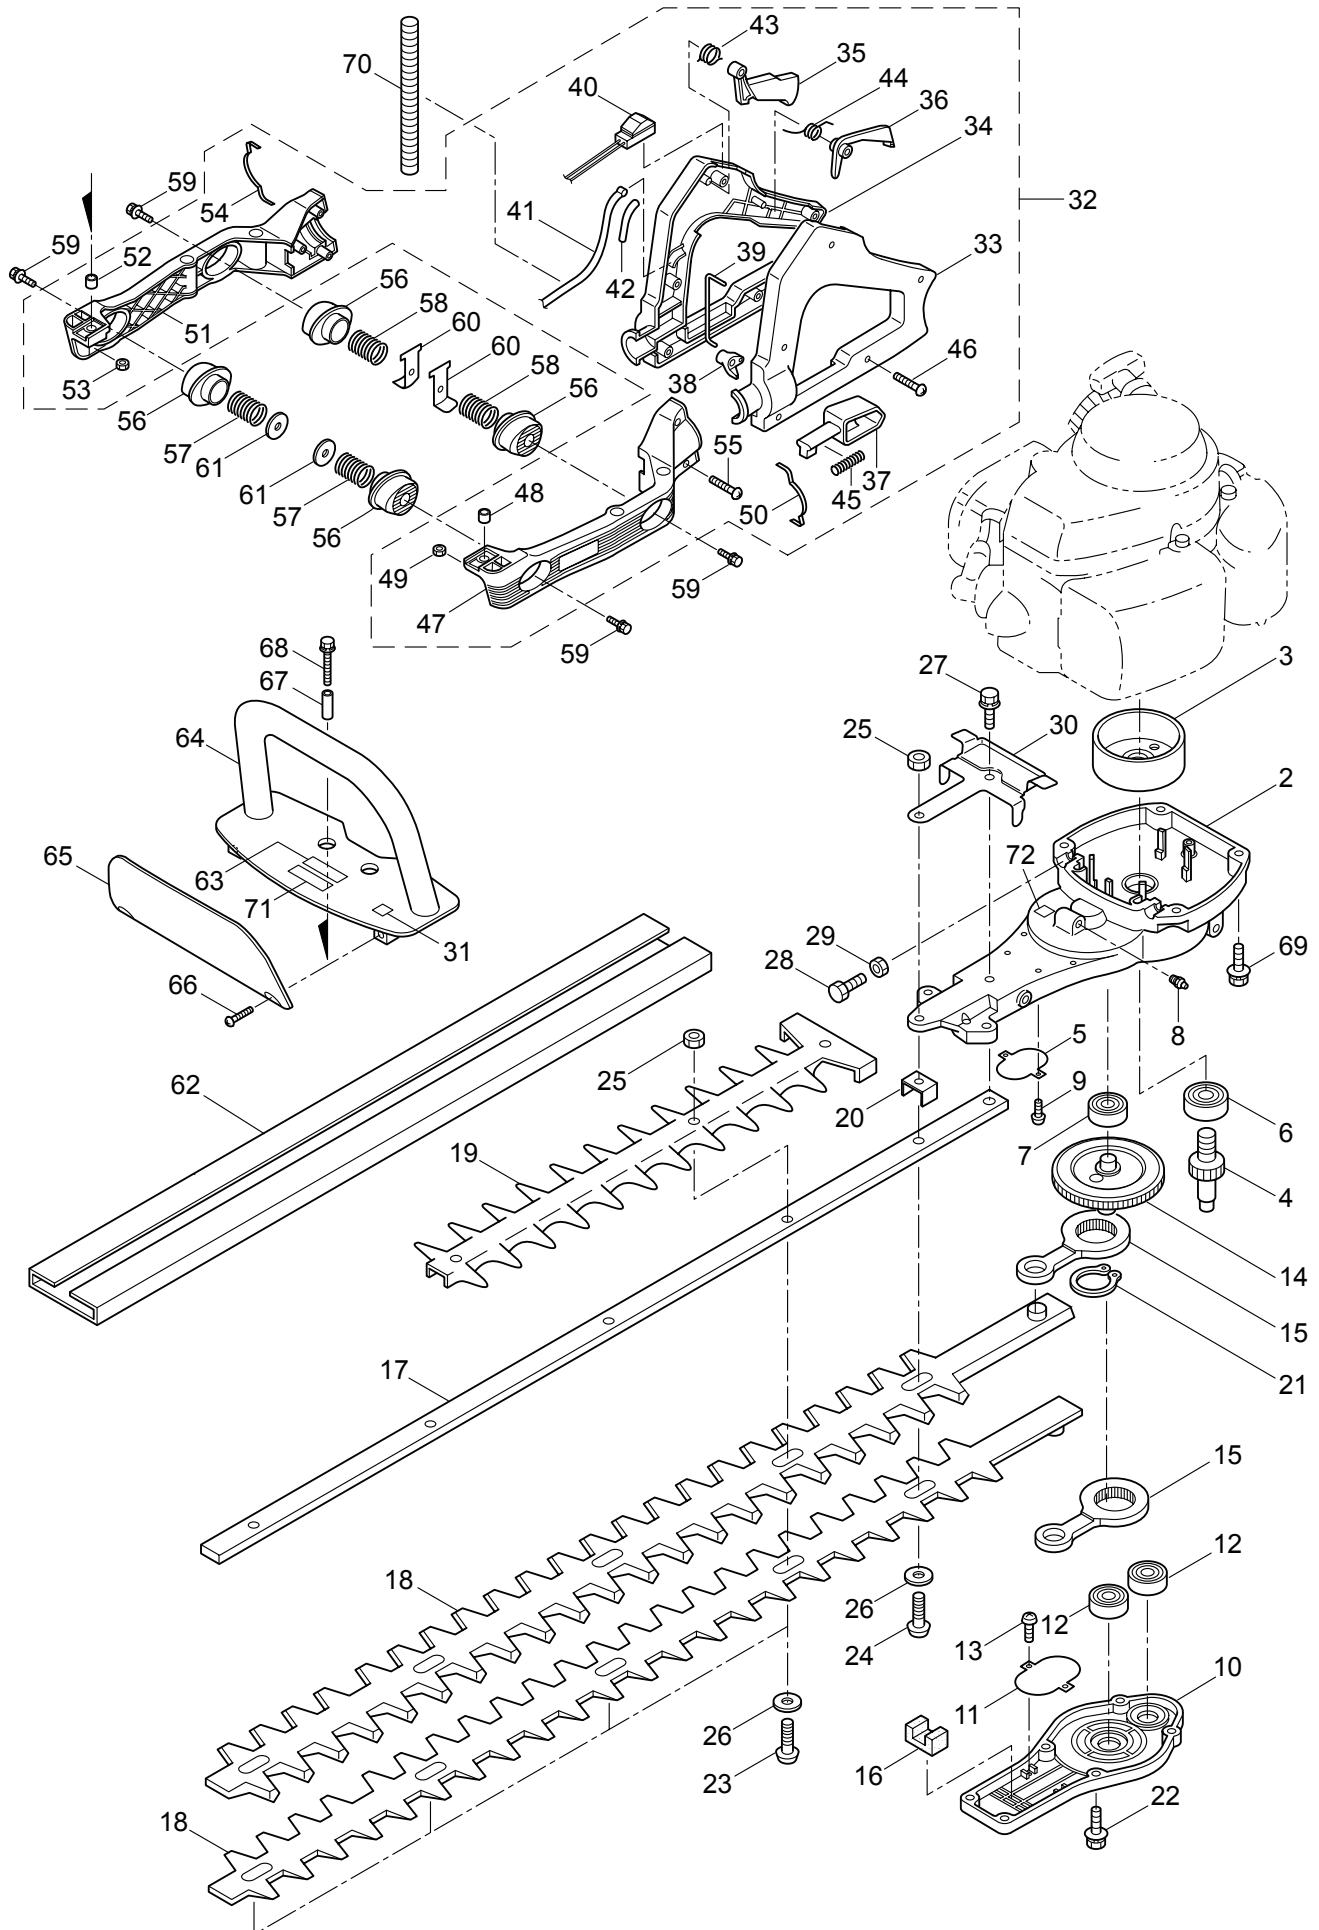

Ref. No.	Part No.	Part Name	Q'ty	Remarks
1-1	362273	HT236DLV-R	1	
1-2	271472	Upper Case	1	
1-3	270021	Drum	1	
1-4	271473	Pinion	1	
1-5	271474	Plate	1	
1-6	580767	Bearing	1	#6001 2RS
1-7	270423	Bearing	1	
1-8	991937	Grease Nipple	1	M6
1-9	991924	Screw	2	M3x5
1-10	271475	Lower Case	1	
1-11	271474	Plate	1	
1-12	270423	Bearing	2	
1-13	991924	Screw	2	M3x5
1-14	271465	Crank Comp.	1	
1-15	271466	Rod	2	
1-16	270567	Felt	1	
1-17	271470	Guide Plate	1	
1-18	271471	Blade	2	
1-19	270371	Blade Guard	1	
1-20	270757	Plate	1	
1-21	580777	Snap Ring	1	#26
1-22	580791	Bolt	6	M5x16
1-23	991914	Screw	4	
1-24	271229	Screw	1	
1-25	991941	U-Nut	5	M6
1-26	991913	Washer	5	
1-27	271458	Screw	1	
1-28	271230	Screw	2	
1-29	271231	Nut	2	
1-30	271469	Stopper	1	
1-31	283526	Label	1	
1-32	271454	Handle Ass'y	1	Incl.33-55
1-33	271278	Rear Handle (L)	1	
1-34	271279	Rear Handle (R)	1	
1-35	271280	Lever,Throttle	1	
1-36	271281	Stop Lever	1	
1-37	271282	Lock Lever	1	
1-38	271283	Lock Lever Stopper	1	
1-39	271284	Rod	1	
1-40	271285	Switch	1	
1-41	271398	Cable Comp.	1	
1-42	271287	Spacer	1	
1-43	271288	Spring	1	
1-44	271289	Spring	1	
1-45	270400	Spring	1	

1. HT236DLV-R
MAIN BODY

Ref. No.	Part No.	Part Name	Q'ty	Remarks
1-46	271276	Screw	5	
1-47	271482	Frame L	1	
1-48	271483	Spacer	1	
1-49	991941	U-Nut	1	M6
1-50	271484	Label, Line	1	
1-51	271485	Frame R	1	
1-52	271483	Spacer	1	
1-53	991941	U-Nut	1	M6
1-54	271484	Label, Line	1	
1-55	271276	Screw	3	
1-56	271455	Damper	4	
1-57	271456	Spring	2	
1-58	271457	Spring	2	
1-59	271458	Screw	4	
1-60	271459	Stopper, Rear	2	
1-61	271460	Washer	2	
1-62	270071	Cover of Blade	1	
1-63	270566	Label	1	
1-64	271476	Front Handle	1	
1-65	271477	Protector	1	
1-66	271478	Screw	2	
1-67	271479	Spacer	2	
1-68	271462	Screw	2	
1-69	271425	Screw	4	
1-70	271221	Tube	1	
1-71	268271	Label	1	
1-72	266960	Label	1	