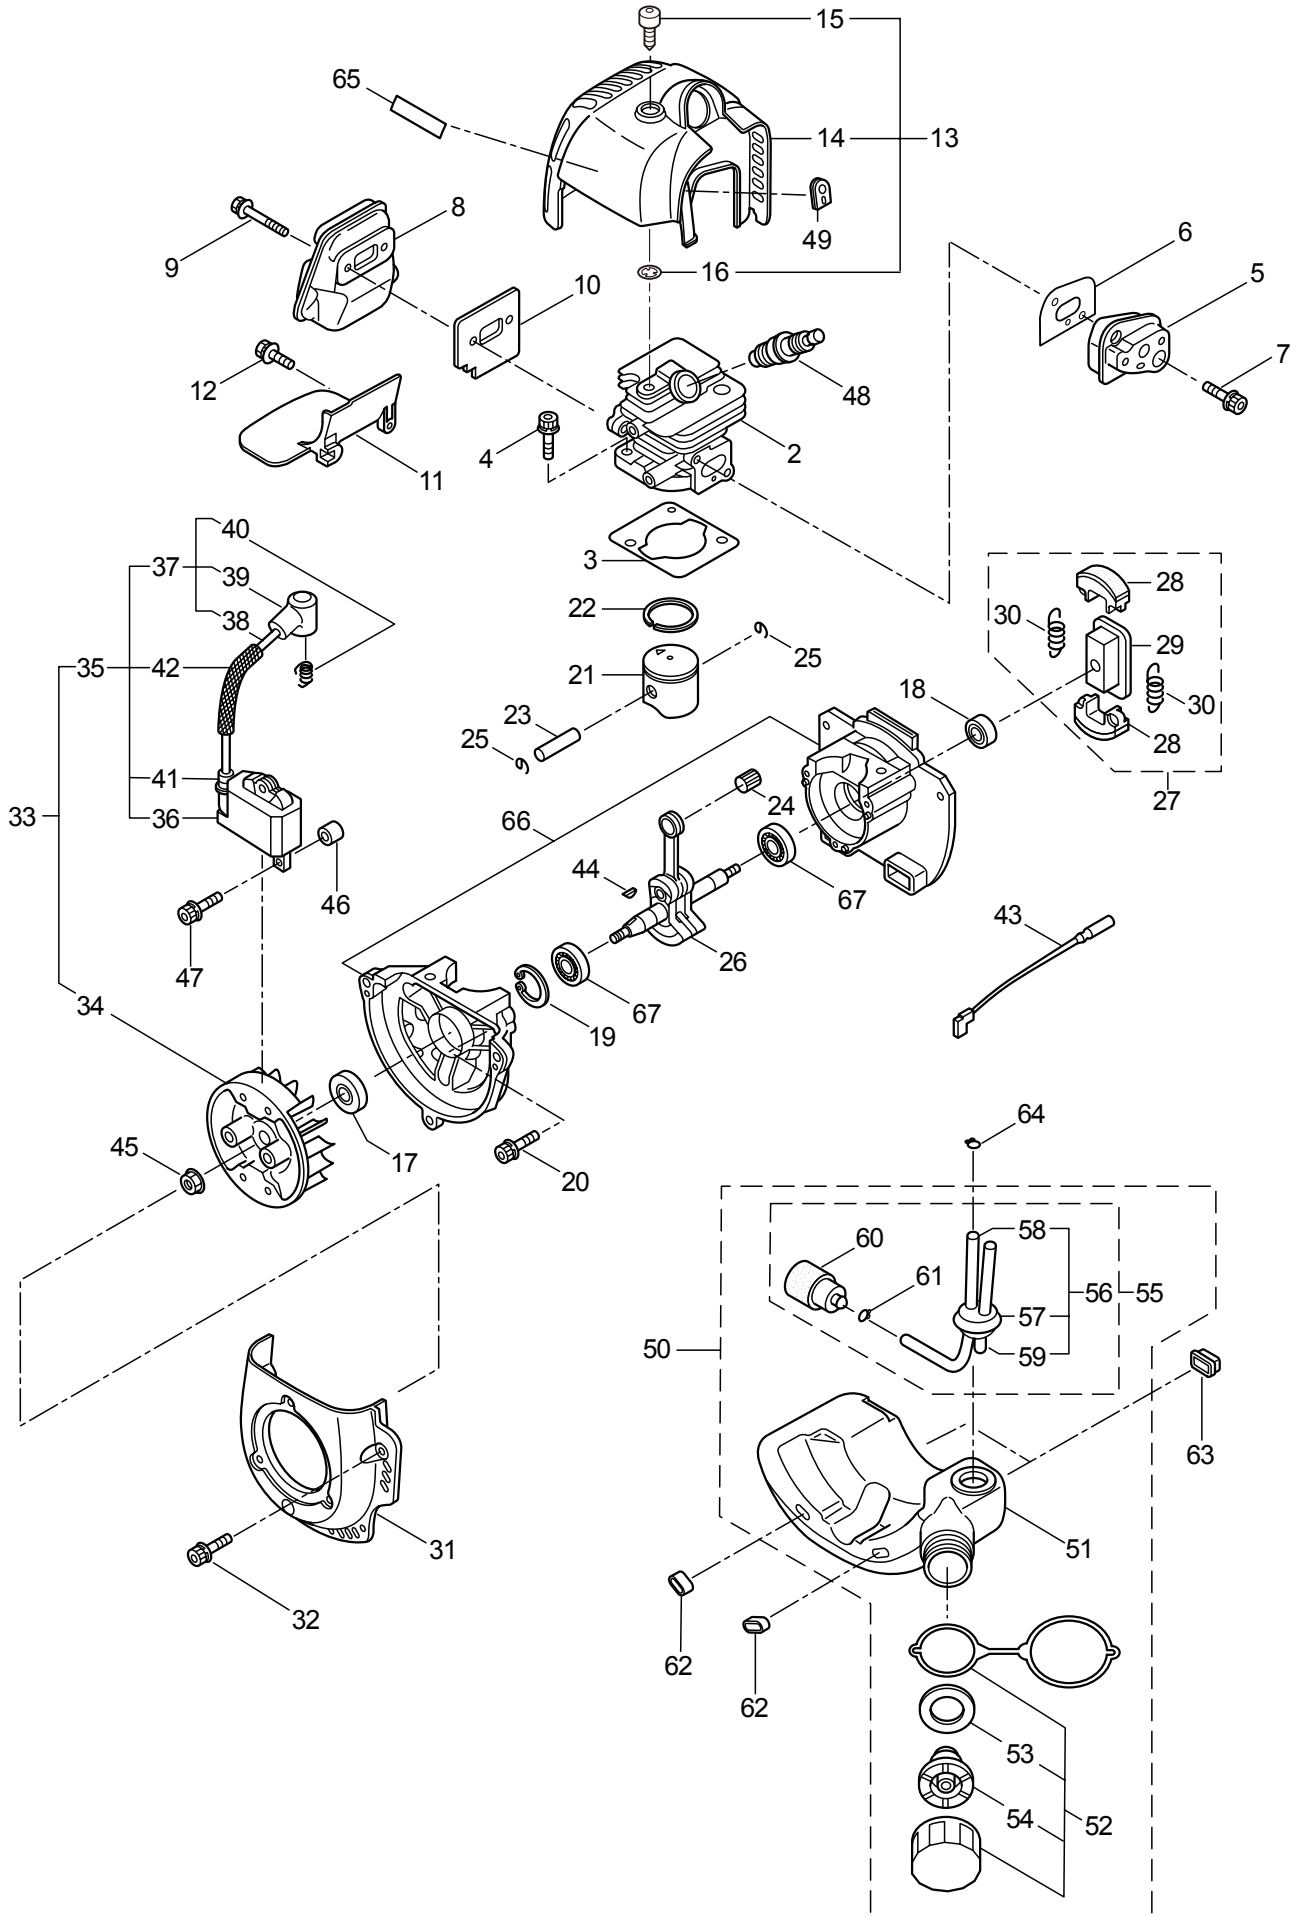

3. HT236DLV-R ENGINE

Ref. No.	Part No.	Part Name	Q'ty	Remarks
3-46	280381	Spacer	2	
3-47	281211	Cap Screw	2	M4x20
3-48	262483	Spark Plug	1	NGK BP6Y
3-49	283140	Grommet	1	
3-50	283437	Fuel Tank Ass'y	1	Incl.51-61
3-51	283162	Fuel Tank	1	
3-52	283438	Tank Cap Ass'y	1	Incl.53,54
3-53	283727	Gasket	1	
3-54	283764	Breather Ass'y	1	
3-55	265752	Fuel Pipe Pick-up Ass'y	1	Incl.56-61
3-56	264031	Fuel Pipe Ass'y	1	Incl.57-59
3-57	261115	Grommet	1	
3-58	261690	Fuel Pipe	1	160L
3-59	263038	Return Pipe	1	3x6x85L
3-60	264653	Filter Ass'y	1	
3-61	261117	Clip	1	
3-62	264318	Pad	2	
3-63	261118	Pad	2	
3-64	261117	Clip	1	
3-65	266959	Label	1	Caution
3-66	283150	Crankcase	1	
3-67	261181	Bearing	2	#6000C3