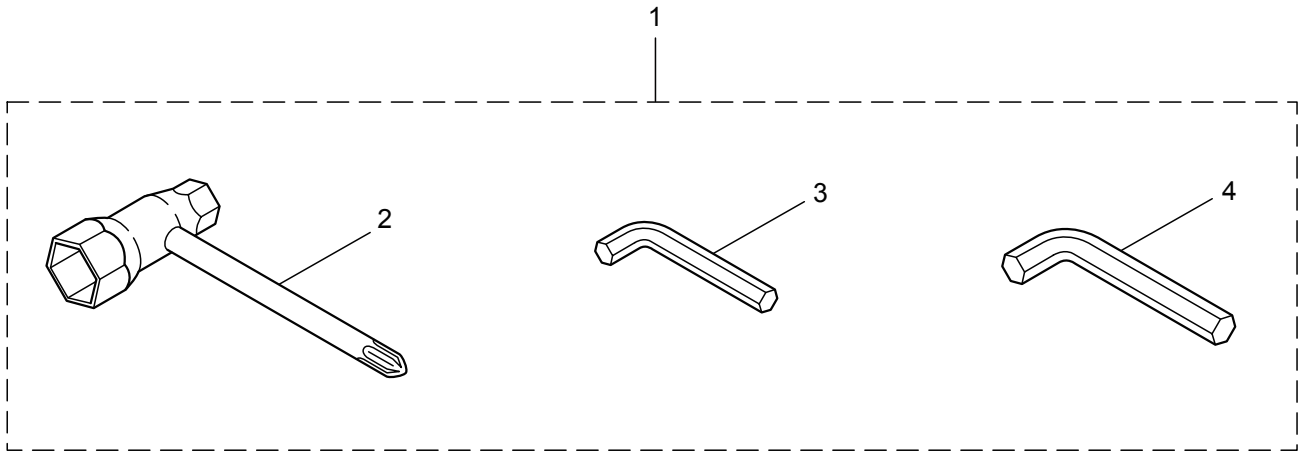

2. HT236DLV-R
ACCESSORIES

Ref. No.	Part No.	Part Name	Q'ty	Remarks
2-1	264606	Tool Set	1	Incl.2-4
2-2	264607	Box Spanner	1	10x19x(+)
2-3	219431	Wrench	1	3mm
2-4	219432	Wrench	1	4mm
2-5	271616	Instruction Manual	1	
2-6	522878	Parts List	1	HT236DLV-R