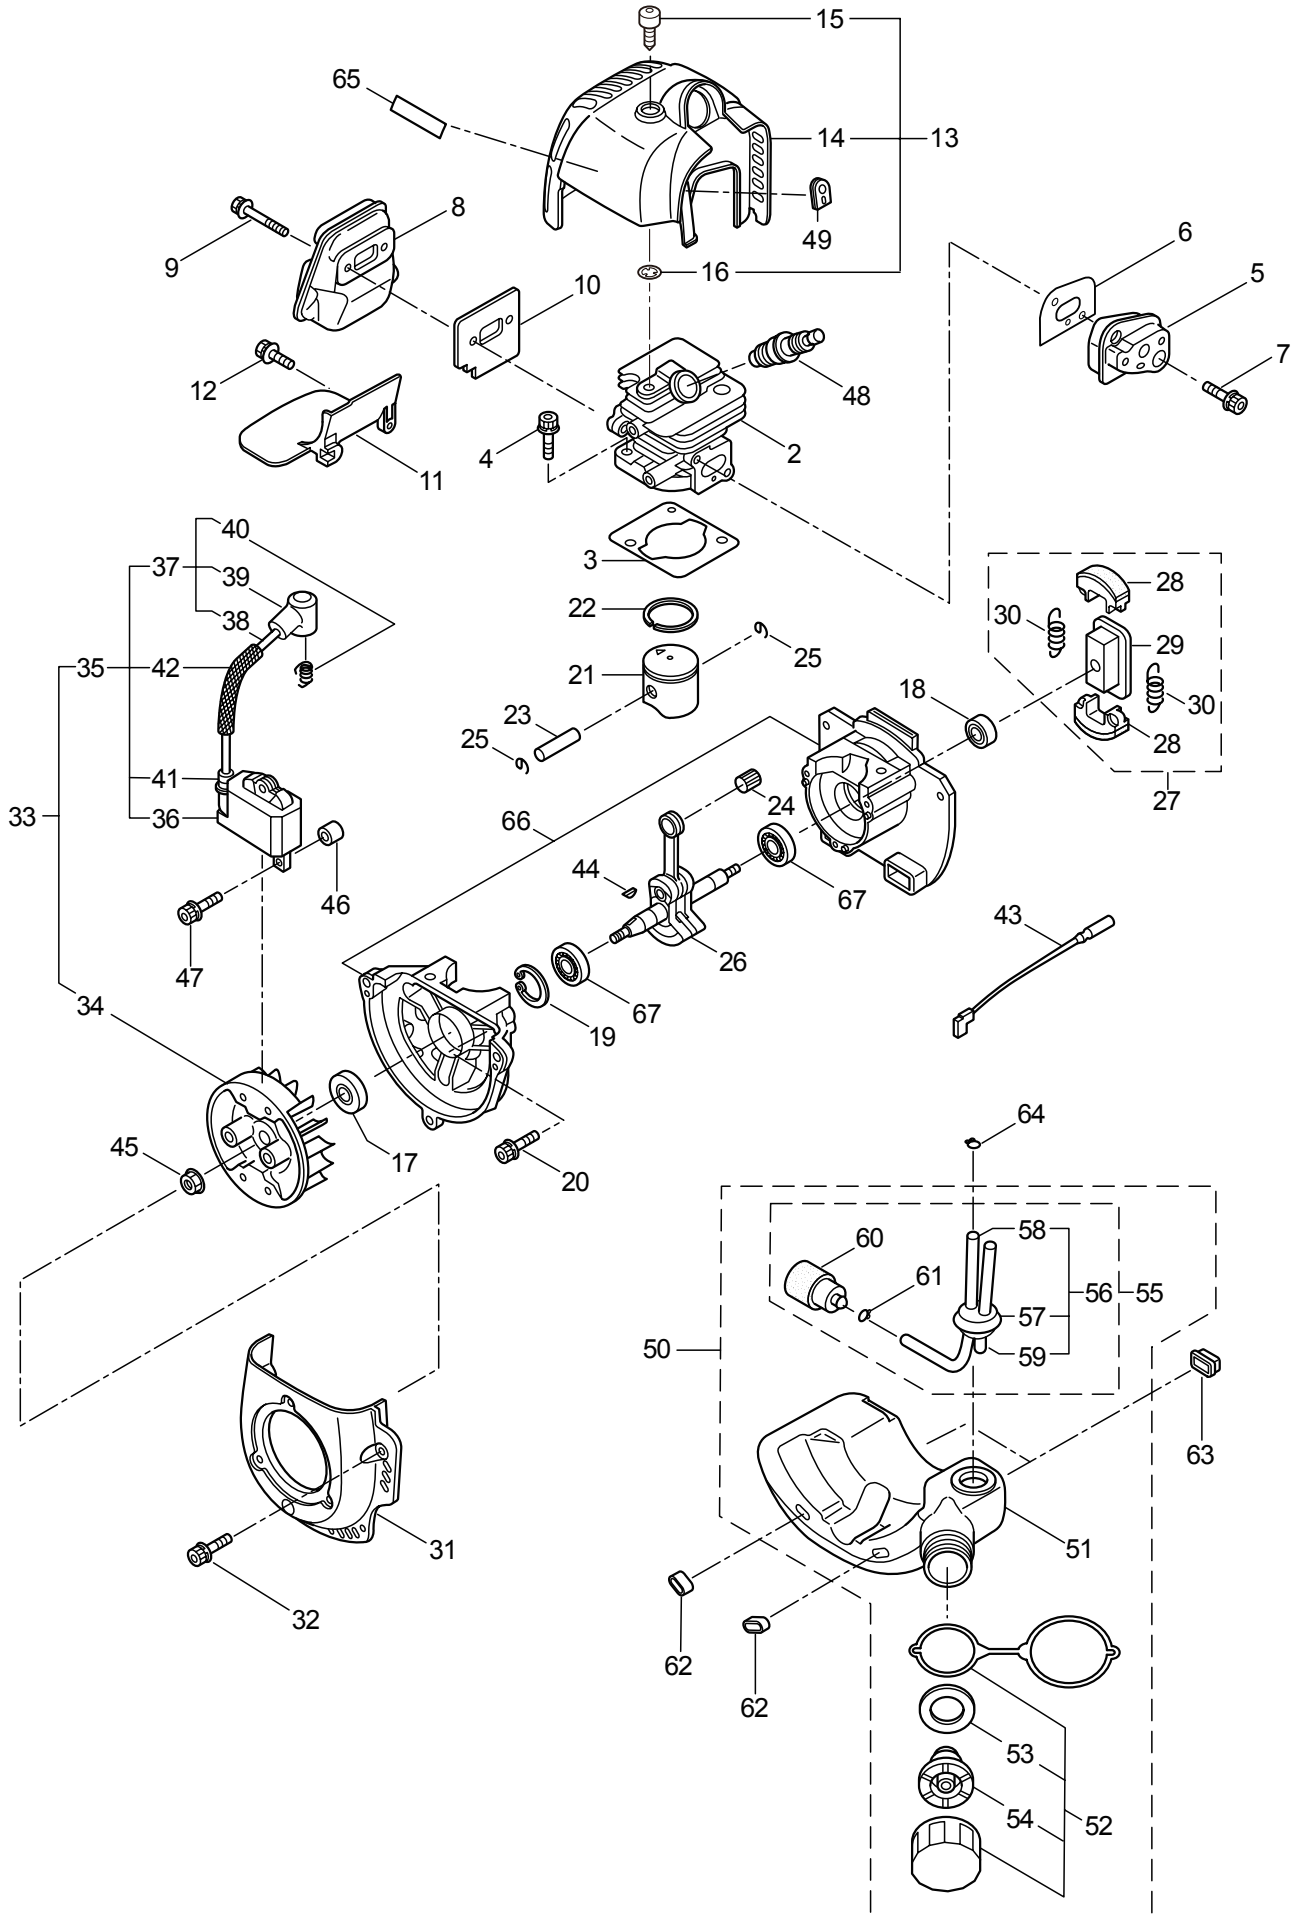

3. HT236DLV-R ENGINE

Ref. No.	Part No.	Part Name	Q'ty	Remarks
3-1	858656	Engine	1	HE230/15
3-2	283149	Cylinder	1	
3-3	283177	Gasket	1	
3-4	267290	Cap Screw	2	M5x20
3-5	265802	Insulator	1	New gasket required
3-6	267049	Gasket	1	
3-7	265924	Cap Screw	2	M5x25
3-8	283166	Muffler	1	
3-9	264223	Cap Screw	2	M5x40
3-10	283176	Gasket	1	
3-11	283175	Under Cover	1	
3-12	261607	Cap Screw	1	M5x16
3-13	286388	Top Cover Ass'y	1	Incl.14-16
3-14	283161	Top Cover	1	
3-15	286399	Knob	1	M5
3-16	286270	Washer	1	M5
3-17	262712	Oil Seal	1	TC10267
3-18	262713	Oil Seal	1	TC10207
3-19	054676	Snap Ring	1	#26
3-20	261246	Cap Screw	3	M5x25
3-21	283265	Piston	1	
3-22	263789	Piston Ring	1	
3-23	281185	Piston Pin	1	
3-24	261037	Bearing,Needle	1	KBK8x11x11.8x1
3-25	261576	Clip,Piston	2	
3-26	283155	Shaft Comp.	1	
3-27	280404	Clutch Ass'y	1	Incl.28-30
3-28	280568	Clutch Shoe	2	(2)required
3-29	280569	Clutch Boss	1	
3-30	280570	Spring	2	(2)required
3-31	283160	Fan Cover	1	
3-32	261250	Cap Screw	3	M5x20
3-33	283163	Magneto Ass'y	1	Incl.34-42
3-34	283164	Rotor/Fan	1	
3-35	283165	Ignition Coil Ass'y	1	Incl.36-42
3-36	283267	Coil	1	
3-37	283268	Spark Plug Wire Ass'y	1	Incl.38-40
3-38	283269	Spark Plug Wire	1	
3-39	283178	Plug Boot	1	
3-40	283270	Connector	1	
3-41	283271	Cap	1	
3-42	283272	Insulator	1	
3-43	269722	Lead	1	
3-44	261076	Woodruff Key	1	3x10
3-45	261077	Nut,Rotor	1	M6