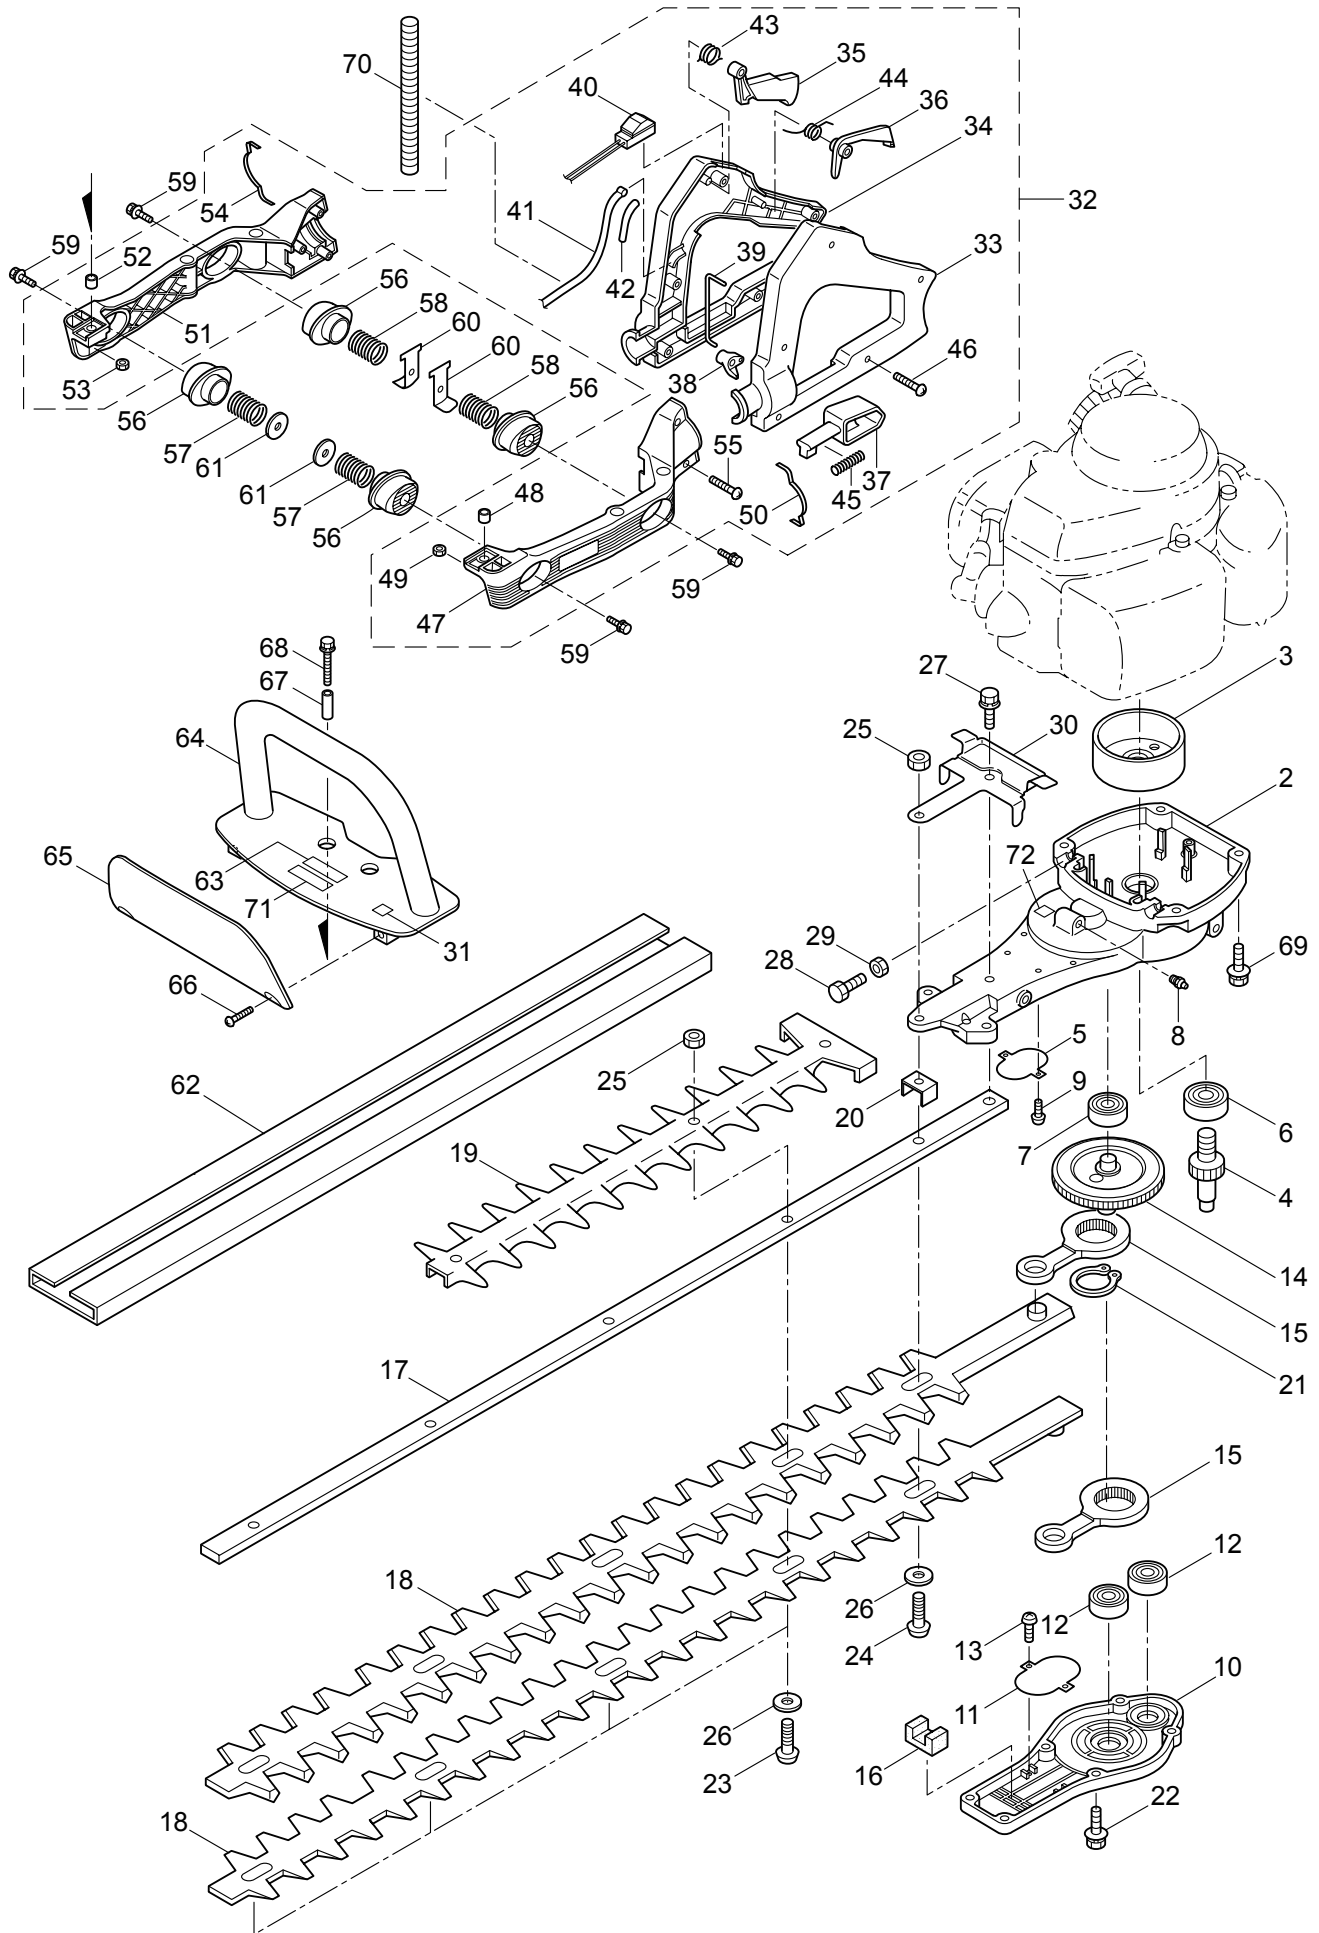

Ref. No.	Part No.	Part Name	Q'ty	Remarks
1-1	362273	HT236DLV-R	1	
1-2	271472	Upper Case	1	
1-3	270021	Drum	1	
1-4	271473	Pinion	1	
1-5	271474	Plate	1	
1-6	580767	Bearing	1	#6001 2RS
1-7	270423	Bearing	1	
1-8	991937	Grease Nipple	1	M6
1-9	991924	Screw	2	M3x5
1-10	271475	Lower Case	1	
1-11	271474	Plate	1	
1-12	270423	Bearing	2	
1-13	991924	Screw	2	M3x5
1-14	271465	Crank Comp.	1	
1-15	271466	Rod	2	
1-16	270567	Felt	1	
1-17	271470	Guide Plate	1	
1-18	271471	Blade	2	
1-19	270371	Blade Guard	1	
1-20	270757	Plate	1	
1-21	580777	Snap Ring	1	#26
1-22	580791	Bolt	6	M5x16
1-23	991914	Screw	4	
1-24	271229	Screw	1	
1-25	991941	U-Nut	5	M6
1-26	991913	Washer	5	
1-27	271458	Screw	1	
1-28	271230	Screw	2	
1-29	271231	Nut	2	
1-30	271469	Stopper	1	
1-31	283526	Label	1	
1-32	271454	Handle Ass'y	1	Incl.33-55
1-33	271278	Rear Handle (L)	1	
1-34	271279	Rear Handle (R)	1	
1-35	271280	Lever,Throttle	1	
1-36	271281	Stop Lever	1	
1-37	271282	Lock Lever	1	
1-38	271283	Lock Lever Stopper	1	
1-39	271284	Rod	1	
1-40	271285	Switch	1	
1-41	271398	Cable Comp.	1	
1-42	271287	Spacer	1	
1-43	271288	Spring	1	
1-44	271289	Spring	1	
1-45	270400	Spring	1	

1. HT236DLV-R
MAIN BODY

Ref. No.	Part No.	Part Name	Q'ty	Remarks
1-46	271276	Screw	5	
1-47	271482	Frame L	1	
1-48	271483	Spacer	1	
1-49	991941	U-Nut	1	M6
1-50	271484	Label, Line	1	
1-51	271485	Frame R	1	
1-52	271483	Spacer	1	
1-53	991941	U-Nut	1	M6
1-54	271484	Label, Line	1	
1-55	271276	Screw	3	
1-56	271455	Damper	4	
1-57	271456	Spring	2	
1-58	271457	Spring	2	
1-59	271458	Screw	4	
1-60	271459	Stopper, Rear	2	
1-61	271460	Washer	2	
1-62	270071	Cover of Blade	1	
1-63	270566	Label	1	
1-64	271476	Front Handle	1	
1-65	271477	Protector	1	
1-66	271478	Screw	2	
1-67	271479	Spacer	2	
1-68	271462	Screw	2	
1-69	271425	Screw	4	
1-70	271221	Tube	1	
1-71	268271	Label	1	
1-72	266960	Label	1	