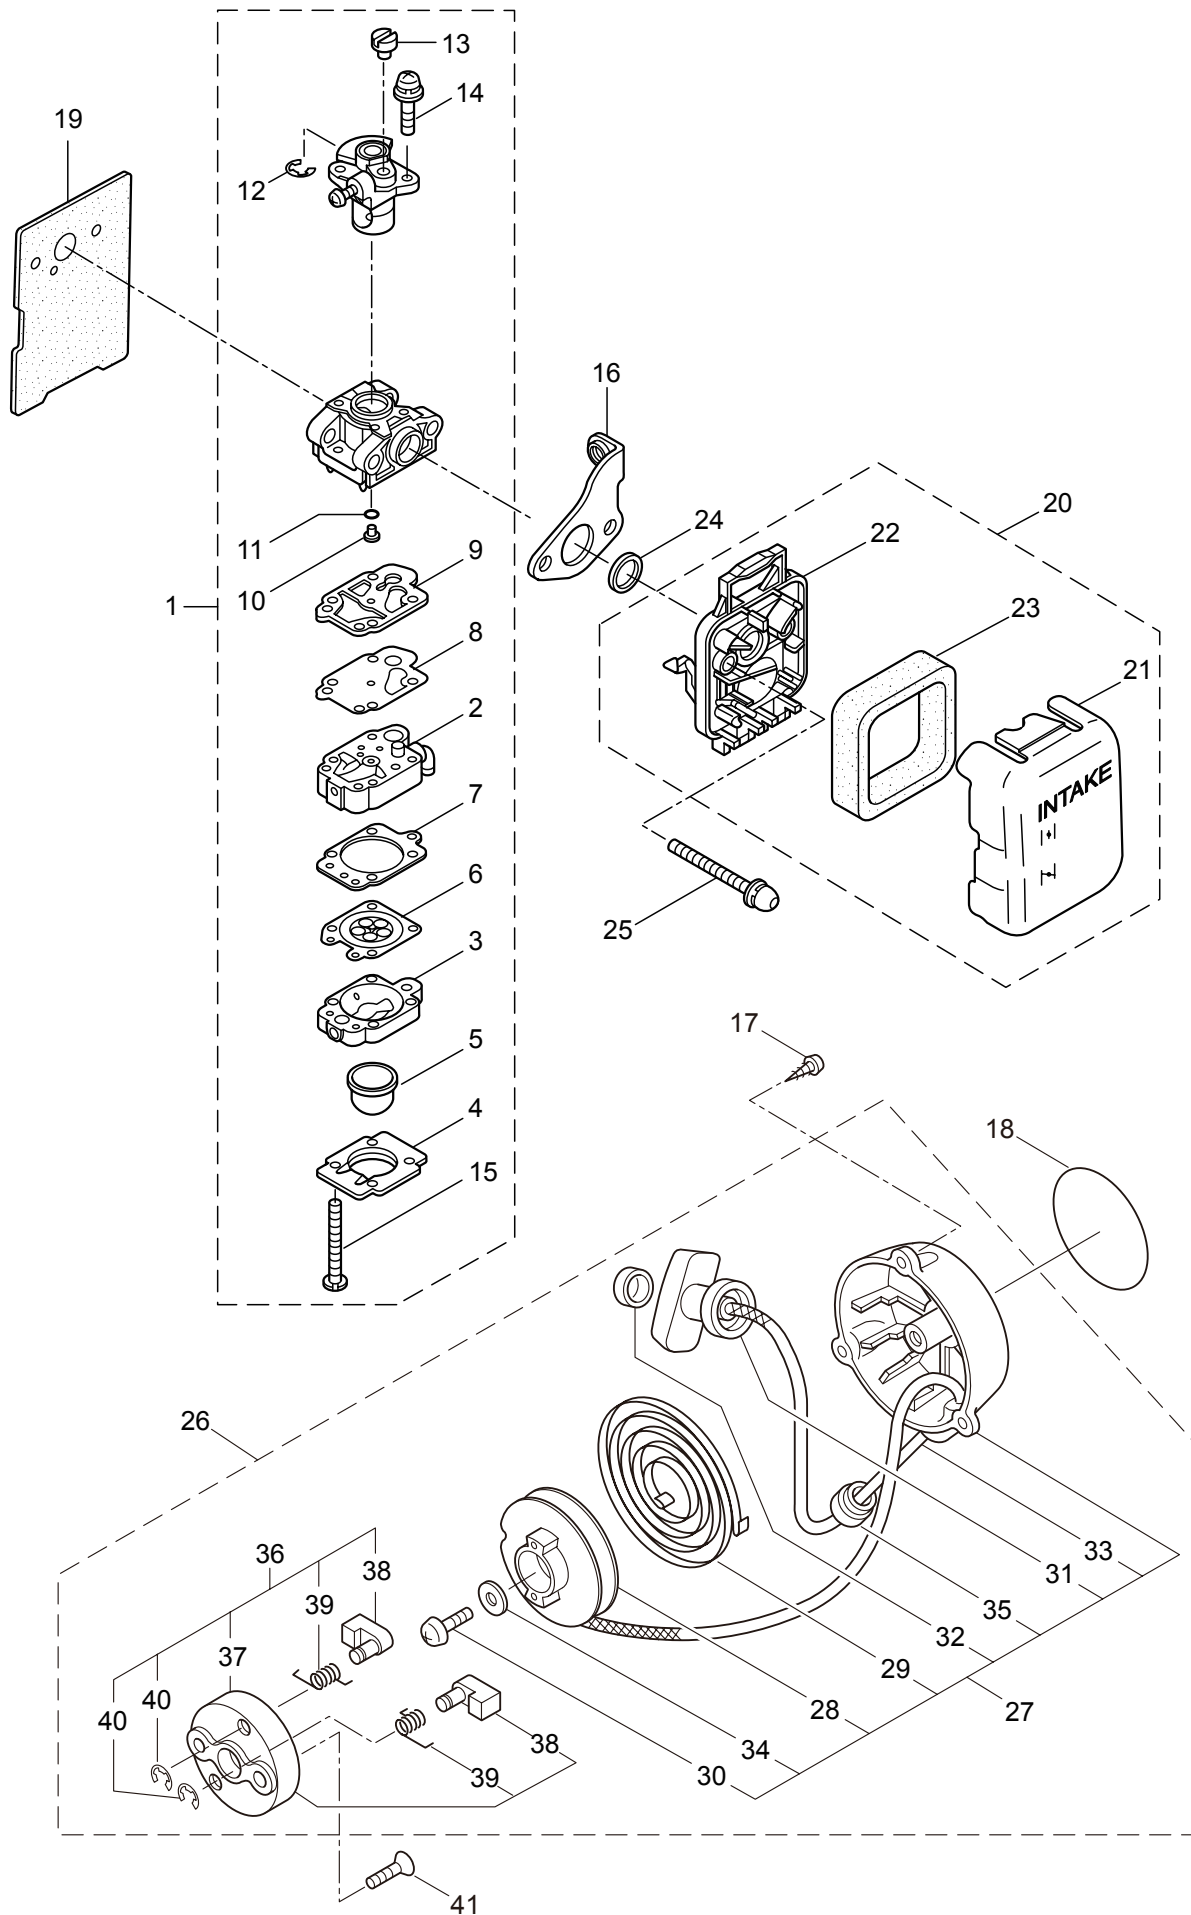

4. HT236DLV-R
CARBURETOR, RECOIL STARTER

Ref. No.	Part No.	Part Name	Q'ty	Remarks
4-1	283436	Carburetor Ass'y	1	Incl.2-15 New gasket required
4-2	264155	Pump Body	1	
4-3	262991	Purge Body	1	
4-4	262992	Cover Plate	1	
4-5	261874	Primer Bulb	1	
4-6	283905	Diaphragm, Meterring	1	
4-7	262993	Gasket	1	
4-8	262994	Diaphragm,Fuel Pump	1	
4-9	282576	Gasket	1	
4-10	281487	Main Jet	1	#37
4-11	261871	O-Ring	1	
4-12	261876	E-Ring	1	
4-13	261658	Swivel	1	
4-14	264682	Screw	2	
4-15	262996	Screw	4	
4-16	268535	Stay	1	
4-17	280144	Tapping Screw	3	
4-18	286336	Label	1	HT236DLV-R
4-19	283181	Gasket	1	
4-20	264708	Cleaner Ass'y	1	Incl.21-23
4-21	264709	Cover	1	
4-22	264693	Housing	1	
4-23	264695	Filter	1	
4-24	268963	Gasket	1	19.4x14.8xt3.5
4-25	269834	Screw	2	
4-26	283169	Recoil Starter Ass'y	1	Incl.27-40
4-27	283170	Starter Ass'y	1	Incl.28-35
4-28	280492	Reel	1	
4-29	287421	Spiral Spring	1	
4-30	280494	Screw	1	
4-31	280497	Starter Grip	1	
4-32	280550	Stopper	1	
4-33	283616	Starter Rope	1	
4-34	280547	Washer	1	
4-35	280548	Collar	1	
4-36	280532	Starter Pulley Ass'y	1	Incl.37-40
4-37	280533	Pulley	1	
4-38	269699	Ratchet	2	
4-39	280553	Spring	2	
4-40	020299	E-Ring	2	#4
4-41	264535	Screw	2	M6x20